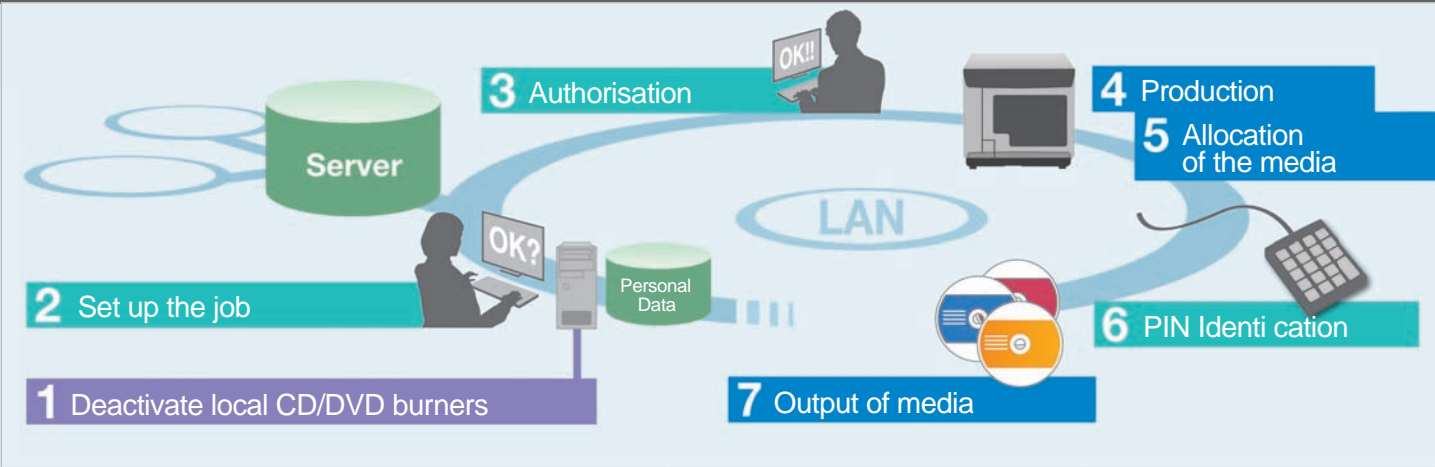

Here's how you can produce series of CDs/DVDs with the Epson Discproducer PP-100N Security

1: Deactivate local CD/DVD burners

Since your data can be sent via your LAN, you can deactivate the CD/DVD burners on local computers. This prevents the burning of data to optical media.

2: Set up the job

Users can set up a job by selecting the data to be burned and the number of copies to be printed. The data is stored on the hard drive of the Epson Discproducer PP-100N Security.

3: Authorisation

Users may also be required to obtain a release from an approver before they can proceed with the production process.

The disc producer PP-100N Security decodes the data and launches the production process.

6: Identification

The PP-100N Security restricts the user's access to the media based on their PIN number and will deny him access to the media of other users. Once the users have entered their PIN number, the robot arm places the corresponding media in the output drawer.