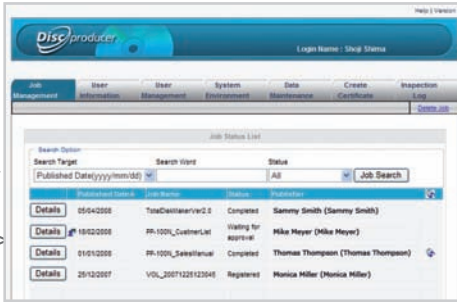

7: Output of the media

The disc producer outputs the discs from the drawer.

TECHNICAL SPECIFICATIONS

LCD:	0.9" (22.9 mm) TFT Color LCD
LEDs:	7 LEDs (Red, Green, Blue, Yellow, Cyan, Magenta, White)
Buttons:	12 buttons (Power, Stop, Start, Previous, Next, Home, Back, Forward, Eject, Help, OK, Cancel)
Security Lock:	Yes (Physical lock on the front panel)
Ethernet IF:	Yes (Standard Ethernet port)
Internal Logic:	Yes (Built-in logic for data processing)
PIN-Pad:	Yes (4-digit PIN input)
Supported OS:	Windows XP, Windows Vista, Windows 7, Windows 8, Windows 10, macOS, Linux
Size/Weight:	200 mm (W) x 150 mm (D) x 100 mm (H) / 2.5 kg