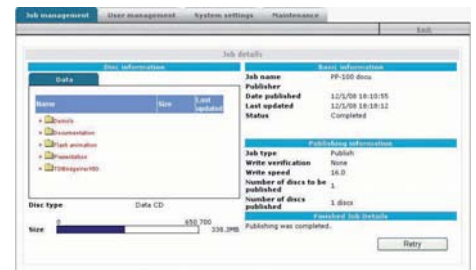

The intuitive “Total Disc Network Administrator” software lets you manage users and their jobs.

TECHNICAL SPECIFICATIONS

LCD:	Number of characters: 16 characters × 2 lines. Contrast adjustment in 8 levels Language: English, Japanese, French, German, Spanish, Italian, Dutch, Portuguese
LEDs:	POWER (Green), BUSY (Green), ERROR (Orange)
Buttons:	MENU, EJECT, CANCEL, Enter, Arrow keys (Up, Down, Right, Left)
Security Lock:	can be opened electrically (LCD Menu) or by using a physical key
Ethernet IF:	10Base-T/100Base-TX/1000Base-T, Connector: RJ45 Link LED: Green: 1000 bps, Orange: 100M bps, Yellow: activity, Off: No data
Internal Logic:	PP-100N includes: Control board, Harddisk and the web application “Total Disc Network Administrator”
Supported OS:	- Windows Vista SP1, Ultimate, Home Premium, Home Basic, Business, Enterprise - Windows XP SP2 or later Home, Professional Edition - Windows 2000 SP4 or later Professional Edition
Size/Weight:	Width 377 mm, Depth 514 mm, Height 348 mm, Weight approx. 25 kg