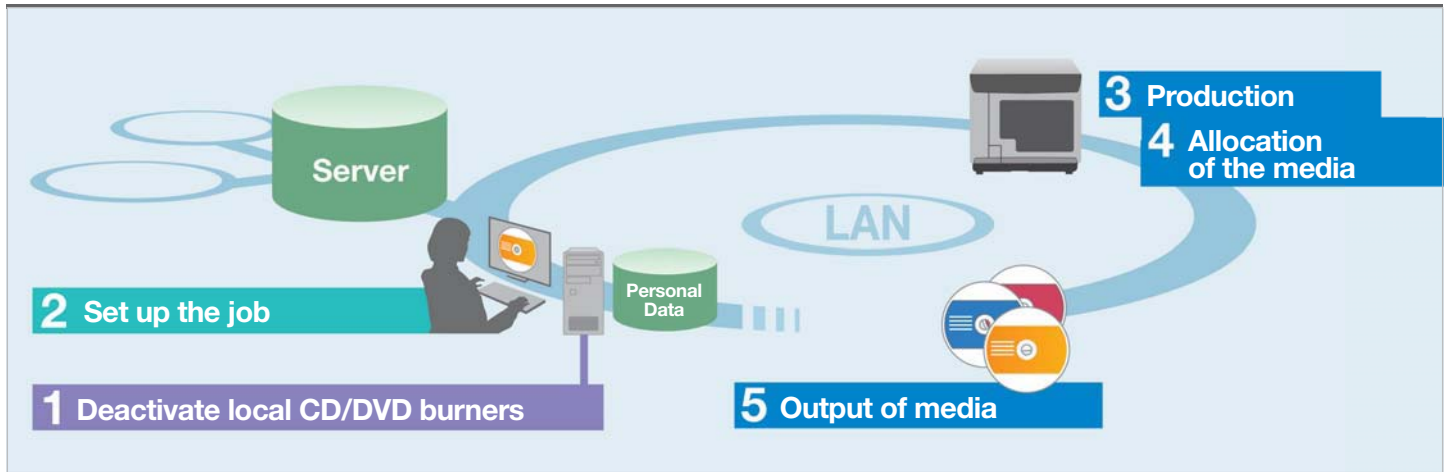

Here's how you can produce series of CDs/DVDs with the Epson Discproducer PP-100N

1: Deactivate local CD/DVD burners

Since your data can be sent via your network to the Epson Discproducer PP-100N, you can deactivate the CD/DVD burners on local workstations. That gives you, as the administrator, full control over the burning of data onto optical media.

2: Set up the job

Users run the “Total Disc Maker” software to create a layout, and launch their burn and print job.

3: Production

Your blank CD/DVD discs will then be burned and printed individually to the desired number of copies and in accordance with the custom

parameters that you specified. Using Epson recommended media you will get a high-gloss printout that is both smudge-proof and water-resistant.

4: Allocation of the media

On completion of the burn and print job, the finished CDs and DVDs are deposited in the output compartment.

5: Output of the media

A status report informs the user as soon as the burn and print job has been completed. Users can remove their CDs and DVDs by either opening the safety door or by using the output drawer.