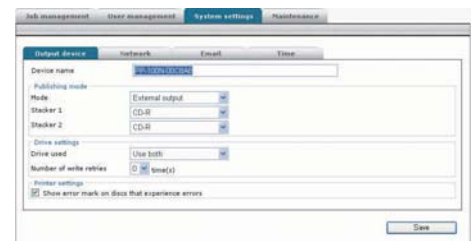

The intuitive “Total Disc Network Administrator” software lets you manage users and their jobs.

TECHNICAL SPECIFICATIONS

LCD:	Number of characters: 16 characters × 2 lines. Contrast adjustment in 8 levels Language: English, Japanese, French, German, Spanish, Italian, Dutch, Portuguese
LEDs:	POWER (Green), BUSY (Green), ERROR (Orange)
Buttons:	MENU, EJECT, CANCEL, Enter, Arrow keys (Up, Down, Right, Left)
Security Lock:	can be opened electrically (LCD Menu) or by using a physical key
Ethernet IF:	10Base-T/100Base-TX/1000Base-T, Connector: RJ45 Link LED: Green: 1000 bps, Orange: 100M bps, Yellow: activity, Off: No data
Internal Logic:	PP-100N includes: Control board, Harddisk and the web application “Total Disc Network Administrator”
Supported OS:	- Windows Vista SP1, Ultimate, Home Premium, Home Basic, Business, Enterprise - Windows XP SP2 or later Home, Professional Edition - Windows 2000 SP4 or later Professional Edition
Size/Weight:	Width 377 mm, Depth 514 mm, Height 348 mm, Weight approx. 25 kg